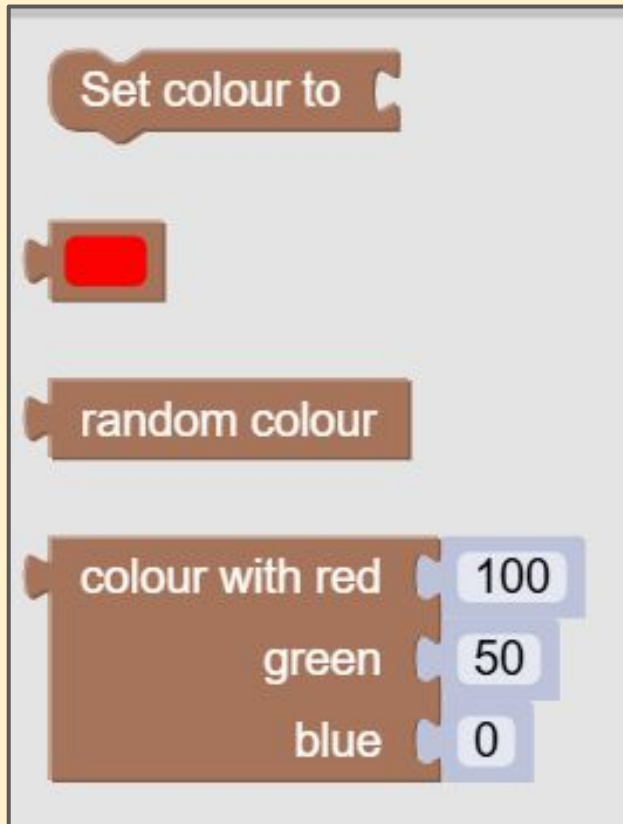

Turtle 5 – purple

Use the **green** turtle playground for these challenges

Make sure you **screenshot** your code for each solution

This introduces two new sets of blocks and starts to get a bit complicated!

Turtle 5 – purple

This playground adds to the colour and loop blocks

Turtle 5 – purple

The purple playground adds two new sets of blocks: maths and logic