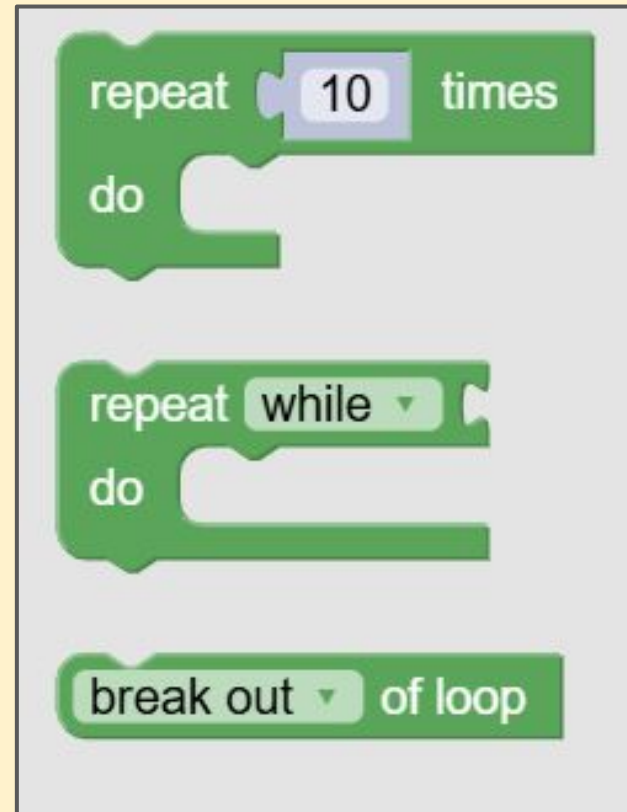

Turtle 5 – purple

Use the **green** turtle playground for these challenges

Make sure you **screenshot** your code for each solution

This introduces two new sets of blocks and starts to get a bit complicated!

Turtle 5 – purple

This playground adds to the colour and loop blocks

Turtle 5 – purple

The purple playground adds two new sets of blocks: maths and logic